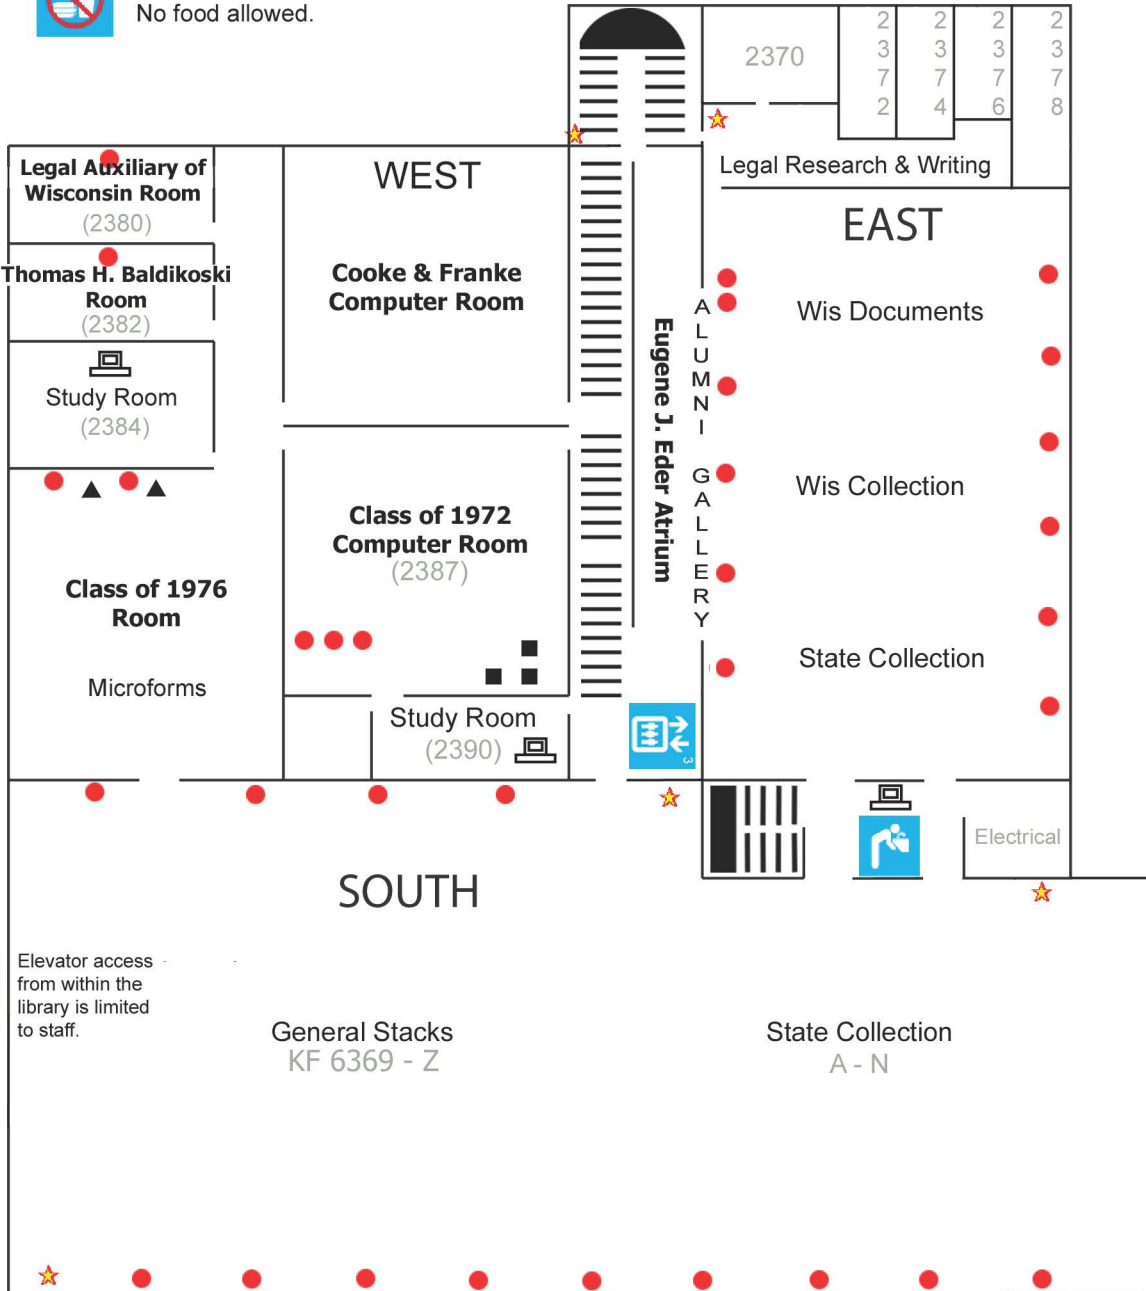

Turn off cell phone

Drinks allowed in covered containers.
No food allowed.

Mar/2015

- Workstation
- Printer
- Copier/Scanner
- Book scanner
- Device Charger
- Fire extinguisher
- Network jack (on floors 1-3 & 5, wireless networking on all floors)

Exit the library on the fifth floor

Collections flow counter-clockwise